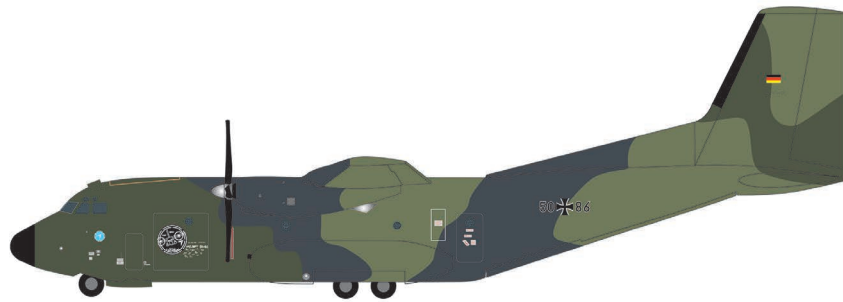

↔ 16,2 cm (S) (M) 1/200
99,95 €