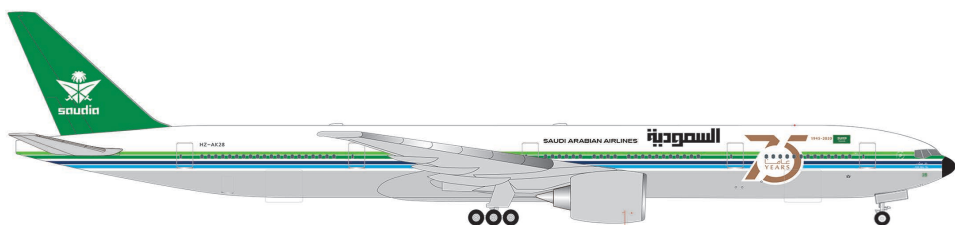

536233
Saudia Boeing 777-300ER - 75 Years Retrojet – HZ-AK28

↔ 14,8 cm **1/500**
39,95 €