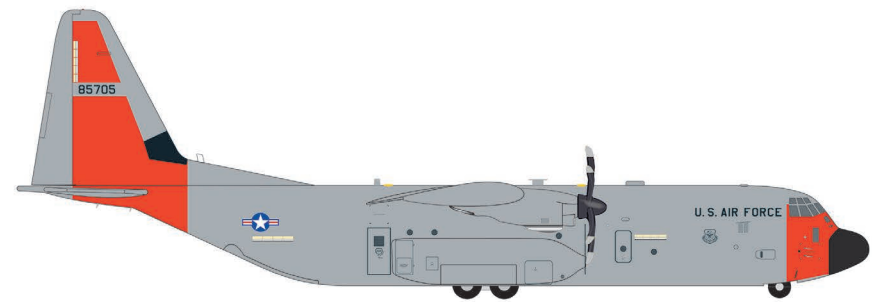

572200
U.S. Air Force Lockheed Martin C-130J-30 Super Hercules - 61st Airlift Squadron, 19th Airlift Wing, Little Rock Air Base “Four Horsemen” – 08-5705

↔ 17,2 cm (S) (M) 1/200
99,95 €