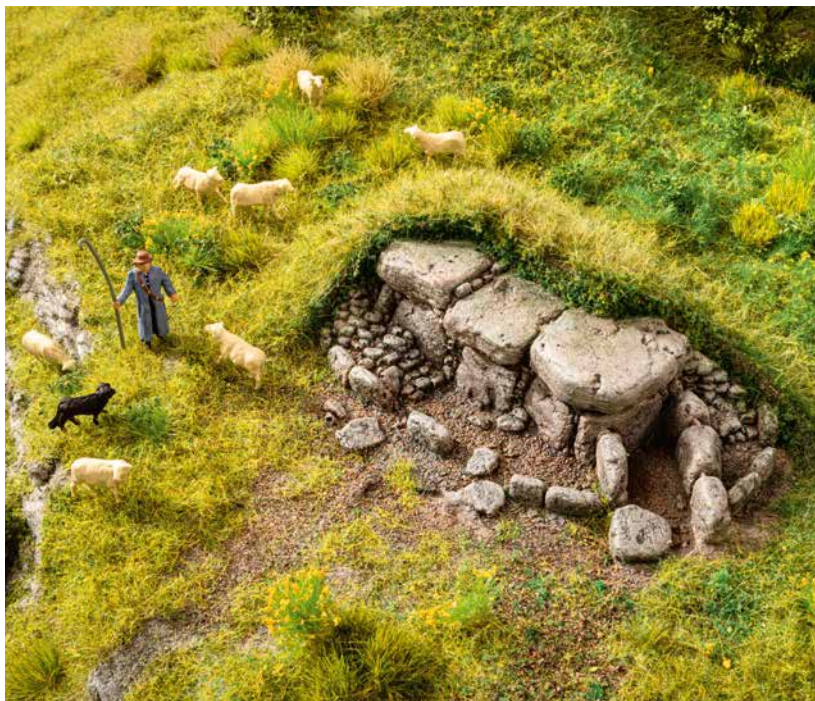

Relics of the Past

Hard foam finished models

The esteemed plaster modelling artist Manfred Luft has lent a hand again and created these two 'relics of the past'.

The Burial Mound from the dim and distant past will be particularly fascinating for hobby archaeologists and researchers. The Car Graveyard, however, is sure to send a cold shiver down the spine of any classic car fan when placed correctly in the model landscape – but is also an absolute eyecatcher!

The finished models are made of NOCH hard foam, painted, and can be installed as they are.

Expected release: December 2021

Realistically handpainted finished model!

HO TT N 58616 Burial Mound NEW

Ready-made
Structured Hard Foam model
13.5 cm x 9 cm, 3.5 cm high