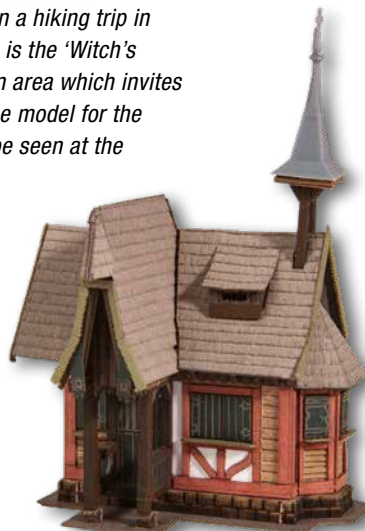

What Could Be Nicer Than a Hiking Trip?

Scenery Set 'Hiking Trip to the Witch's House'

It's the weekend, so you're finally free, and even the weather is playing along! Clearly, the whole family is drawn to going on a hiking trip in the fresh air. A special destination for the excursion is the 'Witch's House'. This little forest hut is located in a beautiful local recreation area which invites you to rest and recharge your batteries in the forest. By the way, the model for the little hut is in Uhldingen on Lake Constance. The original can also be seen at the Landesgartenschau (State Garden Show) 2021.

Expected release: October 2021

...Just like the original: the real thing is in Uhldingen on Lake Constance.

HO gauge:
5.9 cm x 4.8 cm, 8.3 cm high

HO 65617 Scenery Set 'Hiking Trip to the Witch's House' **NEW**