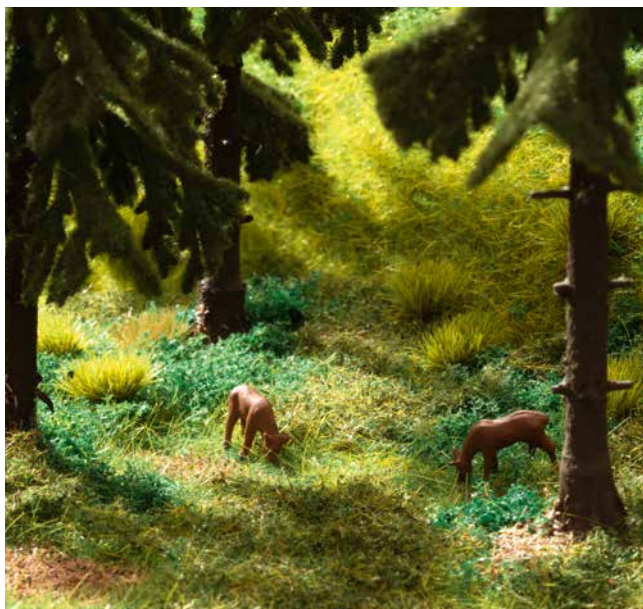

Vegetation Starter Set 'Forest'

We noticed that many customers kept asking how to professionally design a forest floor. That was enough reason for us to put together a suitable Vegetation Starter Set. With matching Scatter Grass, Scatter Material and Structured Flock in muted, dark colours, a perfect base is created in next to no time! Details, e. g. moss and other groundcover, can then be incorporated with the olive-green foliage.

Saving of
10%*