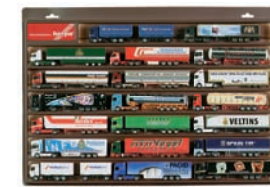

029261
LKW-Schaukasten Eurolänge, braun
Truck showcase european length, brown

14,00 €

645x450x35