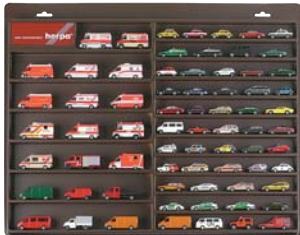

029308 | PKW/Transporter-Schaukasten, braun / Car/Truck showcase, brown (57x45x3,5**) | 12,50 €