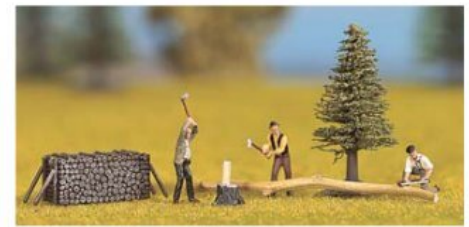

HO 11362 Waldarbeiter · Lumberjacks
TT 48272 Waldarbeiter · Lumberjacks
N 33362 Waldarbeiter · Lumberjacks
3 Figuren, Zubehör · 3 figures, accessories